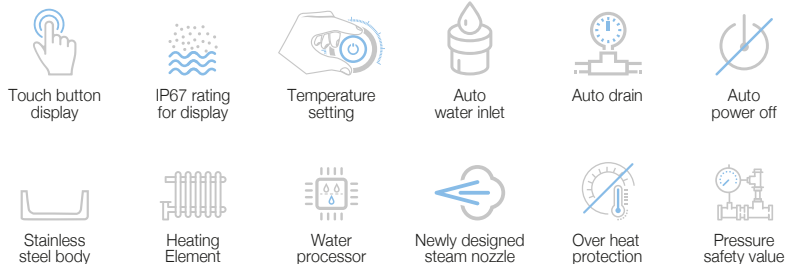

Features

Control Plates

Specifications:

JSG-WHT-CPSQUARE
Control Panel Ea For Jaquar
Steam Generator (White)
103x103mm
Rs. 19,900

JSG-BLK-CPSQUARE
Control Panel Ea For Jaquar
Steam Generator (Black)
103x103mm
Rs. 19,900

JSG-WHT-CPROUND
Control Panel Gorn For Jaquar
Steam Generator (White)
89mm Dia
Rs. 19,900

JSG-BLK-CPROUND
Control Panel Gorn For Jaquar
Steam Generator (Black)
89mm Dia
Rs. 19,900

Note: Steam generator & control plate are sold separately.